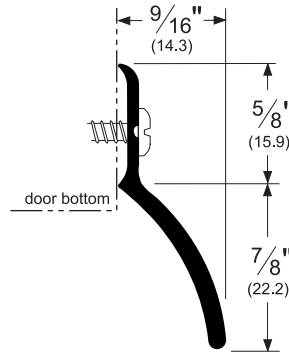

Architectural Door Accessories

ASSA ABLOY

Pemko Door Bottoms: Door Bottom Sweeps

The global leader in
door opening solutions

345_

AVAILABLE FINISHES: **A, B, BDG, C, D, G, PW**

WIDTH: **9/16" (14.3 mm)**

PROFILE HEIGHT: **5/8" (15.9 mm)**

TOTAL HEIGHT WITH RAIN DRIP: **1-1/2" (38.1 mm)**

A (Mill Finish Aluminum)

B (Mill Finish Extruded Bronze [Brass])

BDG (Bright Dip Gold Anodized Aluminum)

C (Clear Anodized Aluminum)

D (Dark Bronze Anodized Aluminum)

G (Gold Anodized Aluminum)

PW (Painted White Aluminum)

TITLE:
PREPARED FOR:
PREPARED BY:
DATE:
COMMENTS: